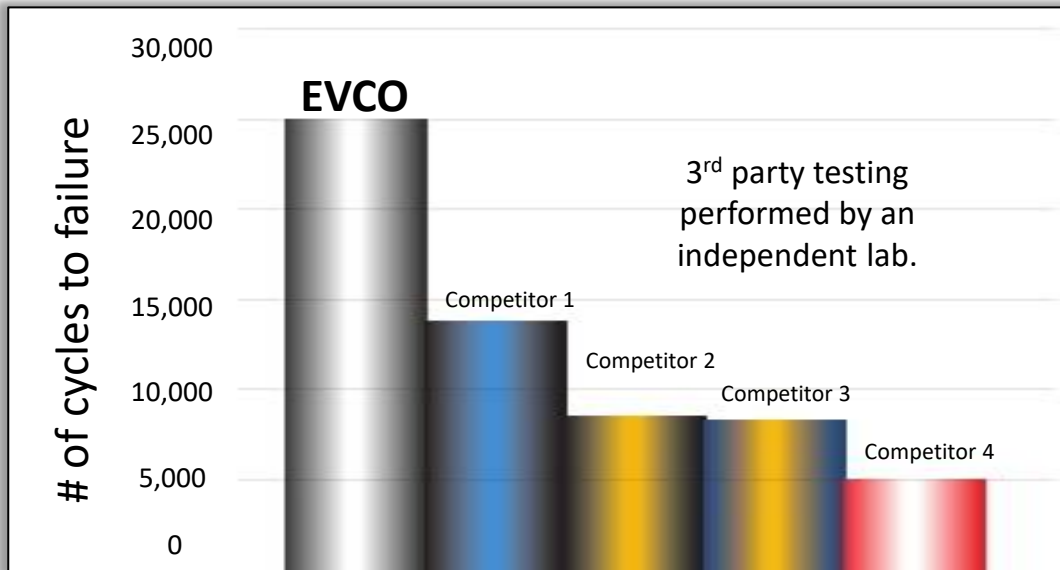

EVCO and The Robertson® Tool Group continue to provide a premium screw driver bit line. All premium driver bits are suitable for IMPACT applications and also feature easy identification color rings.

IMPACT SQUARE RECESS

#1, #2, #3

IMPACT SLOTTED

#4

IMPACT PHILLIPS

#1, #2, #3

IMPACT POZIDRIVE

#1, #2, #3

TOOLS & FASTENERS

EVCO Tools & Fasteners | 3451 Lorna Lane | Birmingham, AL 35216

800-633-4578 | Fax: 205-823-5740

evcotools@yahoo.com | www.evcotools.com